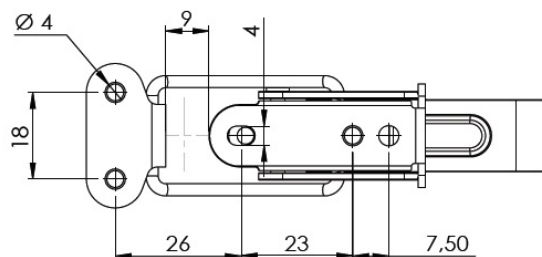

PRODUCT SHEET

Description:

Table Catch #22, Steel, Black, (1 Set = 1 x Toggle + 1 x Hook)

Item number:

24.02.999-1

Units	Box	Carton	HS Code	Barcode
Set	100	600	8302420090	
5704866500746				

Notice:
All measurements are guidelines.