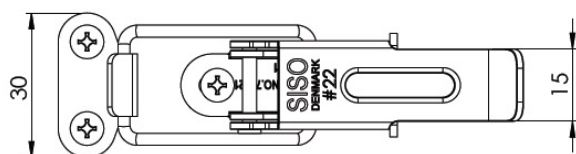

PRODUCT SHEET

Description:

Table Catch #22, Steel, Black, (1 Set = 1 x Toggle + 1 x Hook)

Item number:

24.02.999-1

Units	Box	Carton	HS Code	Barcode
Set	100	600	8302420090	
5704866500746				

Notice:
All measurements are guidelines.