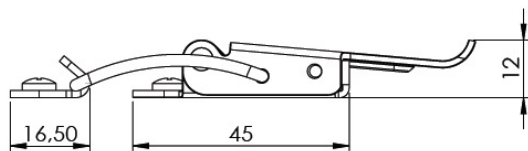

PRODUCT SHEET

Description:

Table Catch #22, Steel, Black, (1 Set = 1 x Toggle + 1 x Hook)

Item number:

24.02.999-1

Units	Box	Carton	HS Code	Barcode
Set	100	600	8302420090	
5704866500746				

Notice:
All measurements are guidelines.